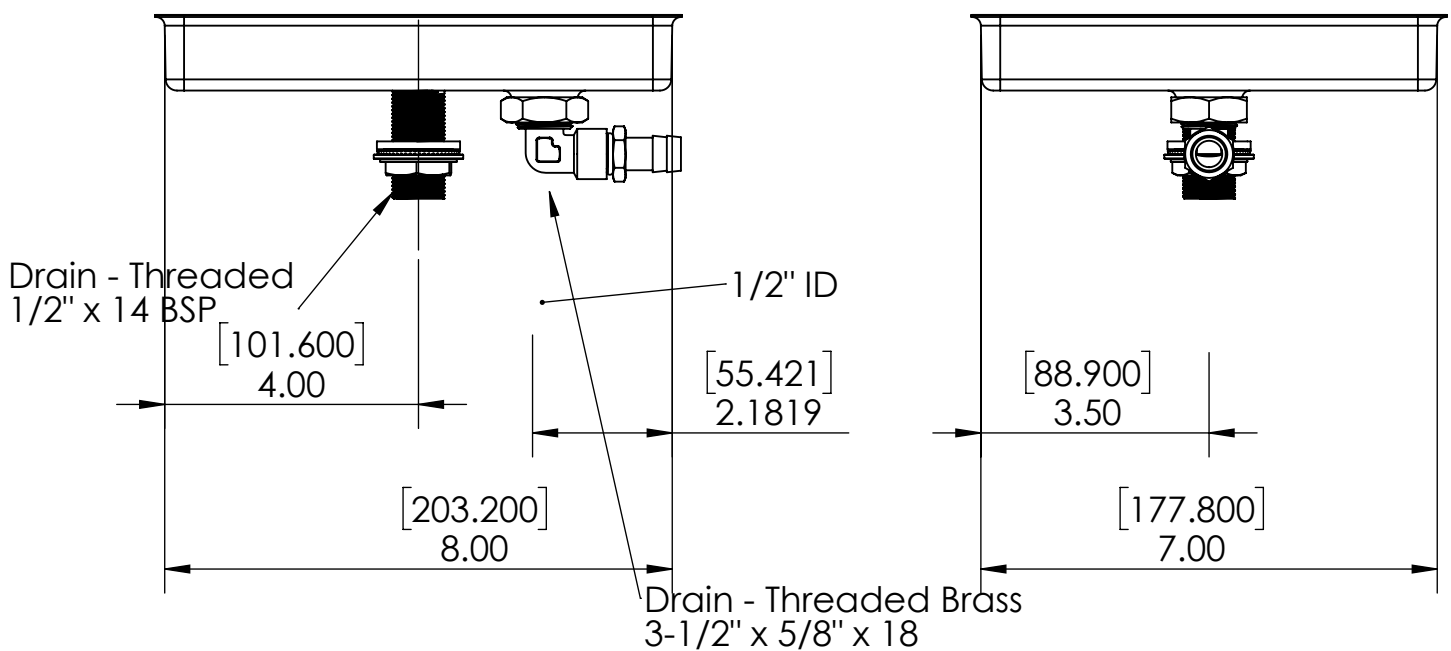

- 100% Stainless Steel Center Spray Glass Rinser Drip Tray Brushed Finish
- Rinse with cold water before pour Wet Glass, Pours better.
- Fabricated from 1.5 mm Stainless Steel for Durability & Reliability
- Removable grill for easy manual cleaning

C464

Brushed Stainless

Rinser Disk also available in Stainless Steel (C4016)

Options Available

Part Number	Dimensions	Finish
C465	10" L x 7" W	Brushed Stainless
C466	15" L x 7" W	Brushed Stainless

Product Dimensions:-