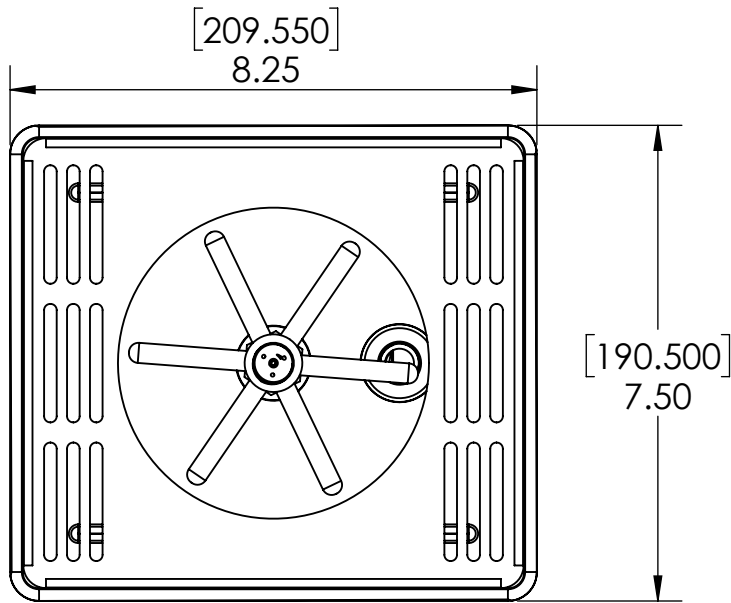

- 100% Stainless Steel Center Spray Glass Rinser Drip Tray Brushed Finish
- Rinse with cold water before pour Wet Glass, Pours better.
- Fabricated from 1.5 mm Stainless Steel for Durability & Reliability
- Removable grill for easy manual cleaning

C464

Brushed Stainless

Rinser Disk also available in Stainless Steel (C4016)

Options Available

Part Number	Dimensions	Finish
C465	10" L x 7" W	Brushed Stainless
C466	15" L x 7" W	Brushed Stainless

Product Dimensions:-